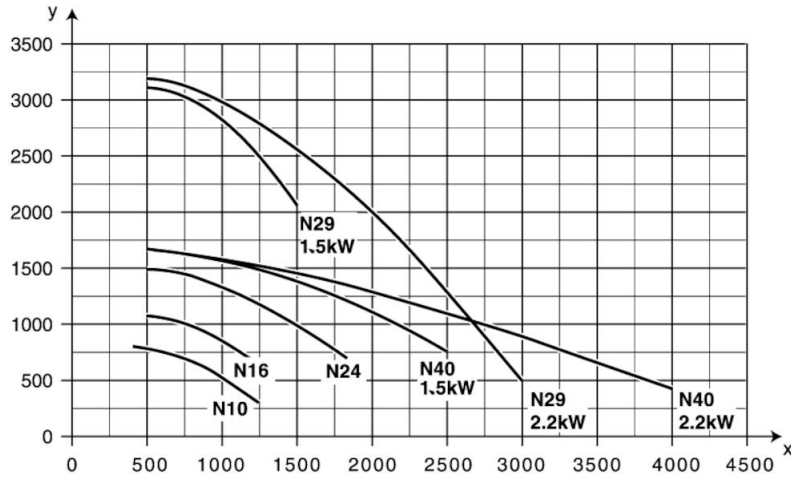

Fan N24 Portable Fan